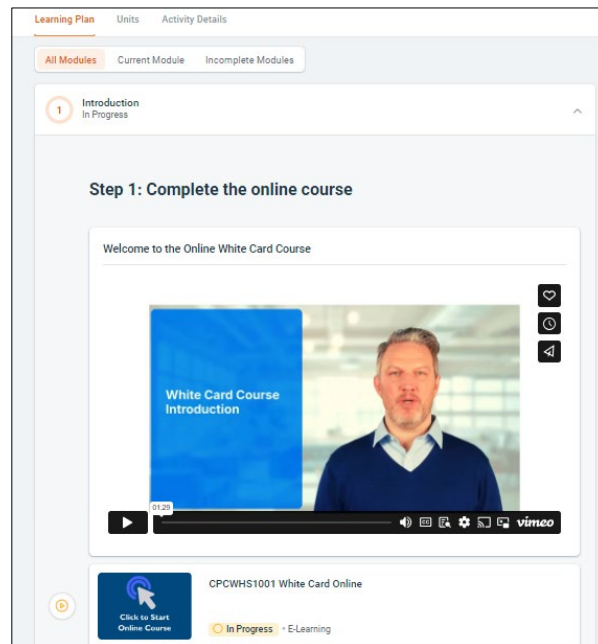

Step 1

Upon enrolment you will gain Instant access to your online learner portal to start your course right away.

Get Your Online White Card Fast with Civil Train!

Step 2

Progress through your training at your own speed—save your work, exit, and resume exactly where you left off.

Step 3

Complete the required online assessments and book an online video session to complete your practical. During this session, you'll present your ID, demonstrate the correct fitting of PPE, and answer oral questions for your final assessment.