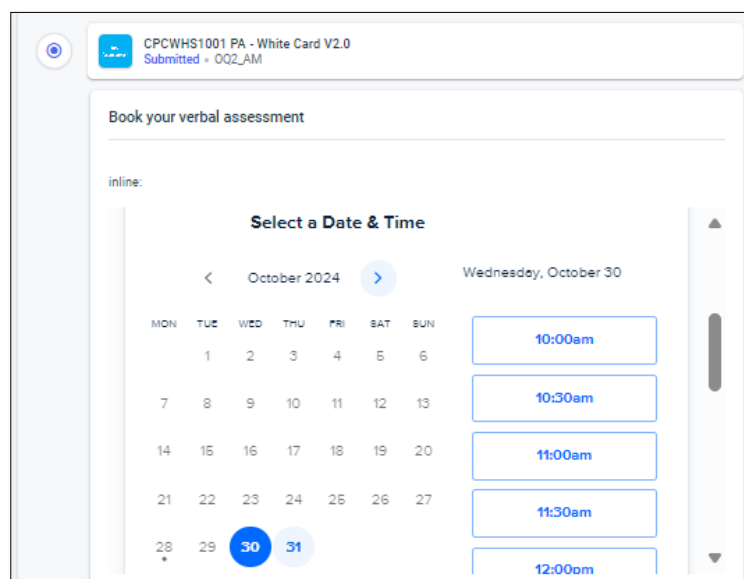

Step 3

Complete the required online assessments and book an online video session to complete your practical. During this session, you'll present your ID, demonstrate the correct fitting of PPE, and answer oral questions for your final assessment.