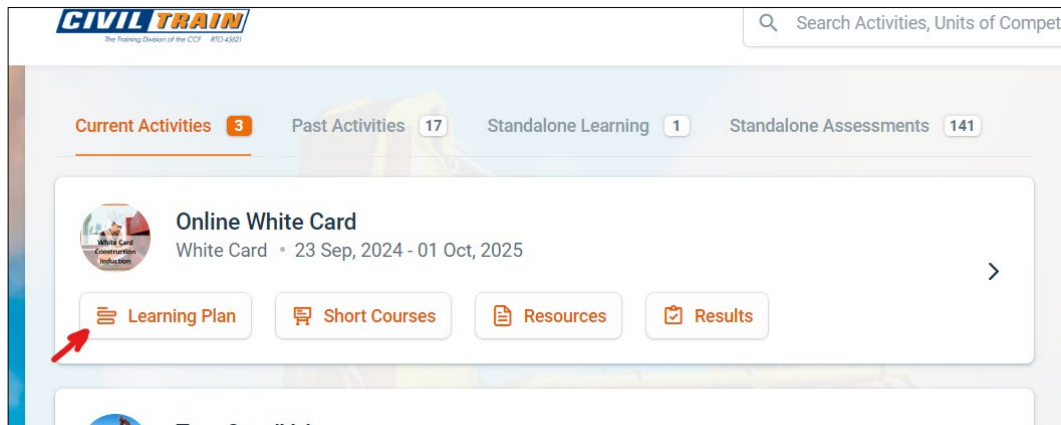

Step 1

Upon enrolment you will gain Instant access to your online learner portal to start your course right away.

Get Your Online White Card Fast with Civil Train!

Step 2

Progress through your training at your own speed—save your work, exit, and resume exactly where you left off.